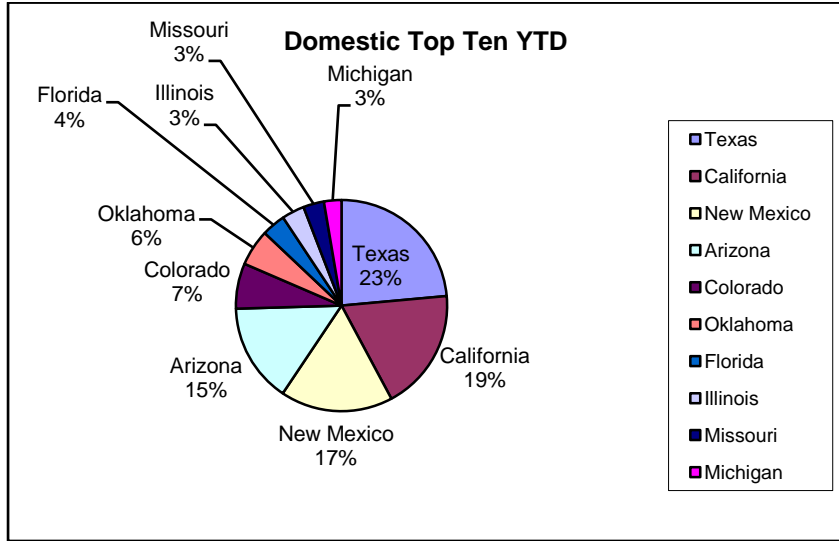

NMVIC  
YTD Top Ten 2008

Domestic

Texas	117,245
California	92,677
New Mexico	85,718
Arizona	75,368
Colorado	34,554
Oklahoma	27,746
Florida	18,079
Illinois	17,253
Missouri	15,813
Michigan	13,327
	497,780

Foreign

Canada	13,872
Mexico	4,509
Germany	4,012
England	3,376
France	2,191
Italy	1,639
Australia	1,427
Netherlands	1,171
Japan	1,161
Switzerland	842
	34,200